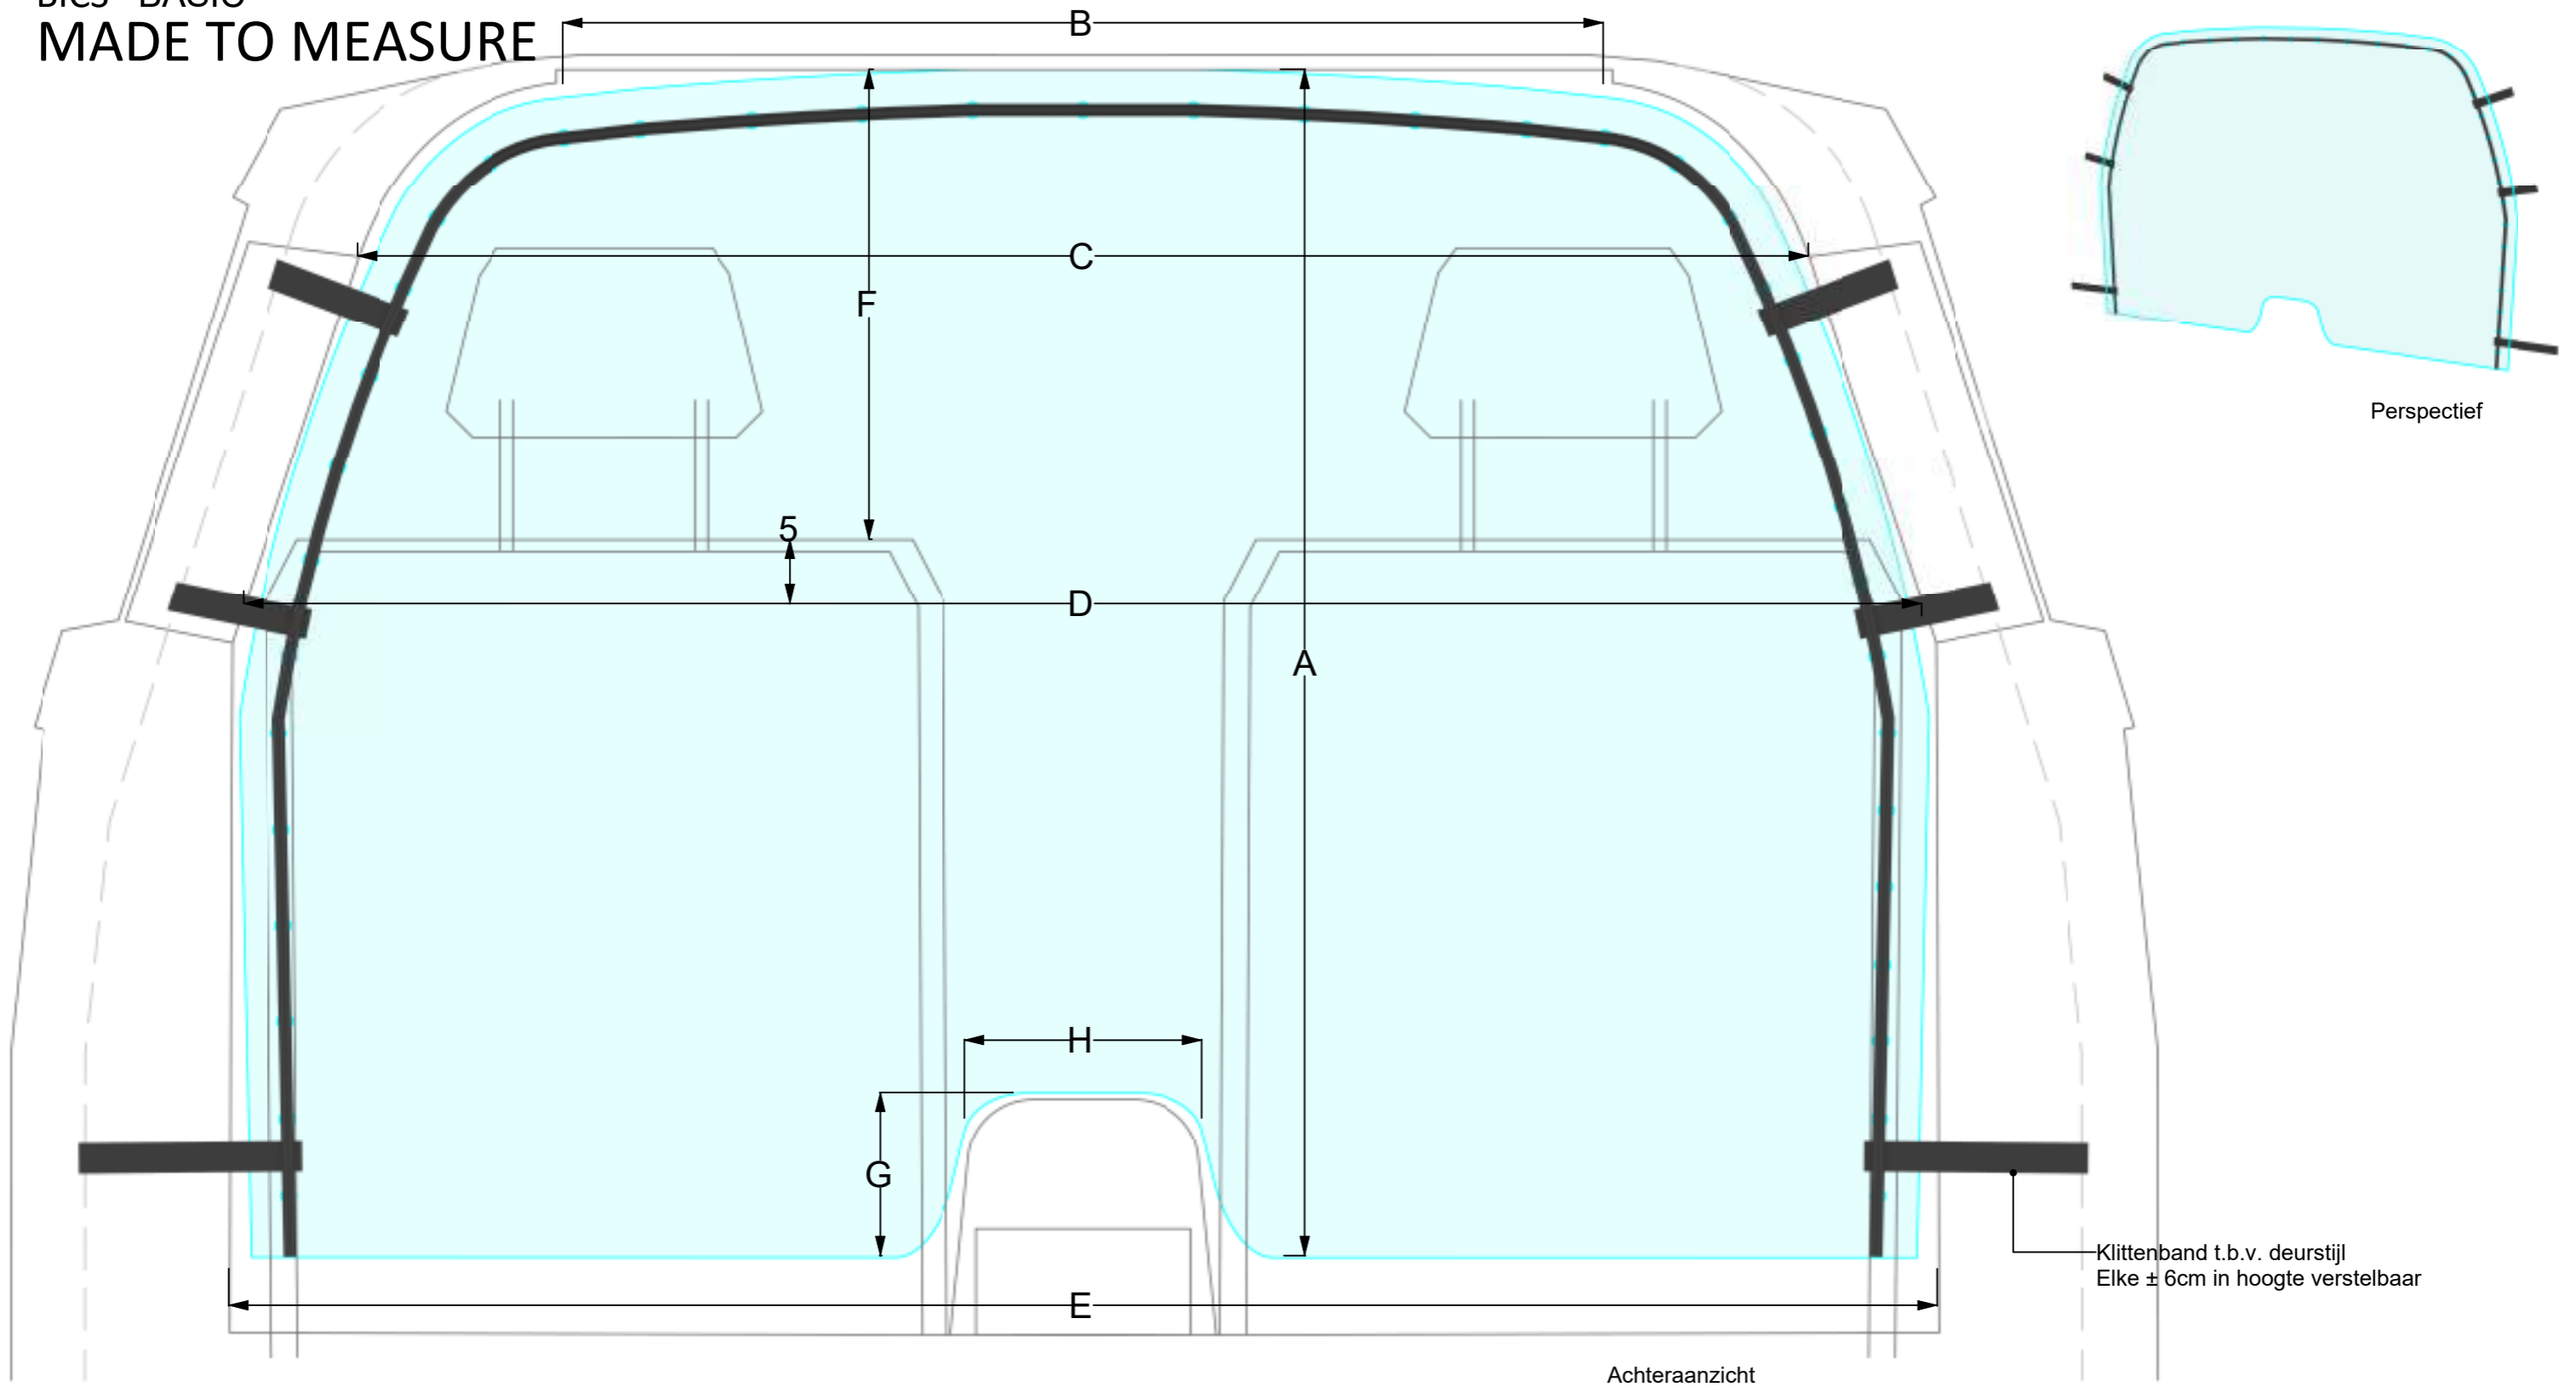

BICS® BASIC
MADE TO MEASURE

A	cm
B	cm
C	cm
D	cm

E	cm
F	cm
G	cm
H	cm

METEN VANUIT ACHTERAANZICHT

Scale nvt	PERSONEN AUTO	drawn by MJ	Checked by	Approved by - date
Units cm	BICS® BASIC MADE TO MEASURE	Filename 0.TAXI.R02.20200507	Edition 1	Sheet
Format A3		Status 1. OFFERTE	Date 17-Jun-20	drawing nr. R01